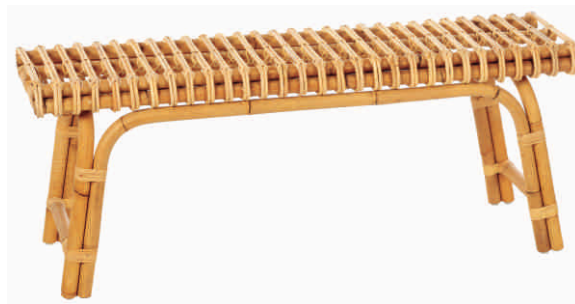

DANAU
Rattan & natural weaving

514BA131

120 x 36 x 48 h