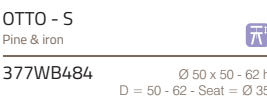

OTTO - S
Pine & iron

377WB484   Ø 50 x 50 - 62 h
D = 50 - 62 - Seat = Ø 35